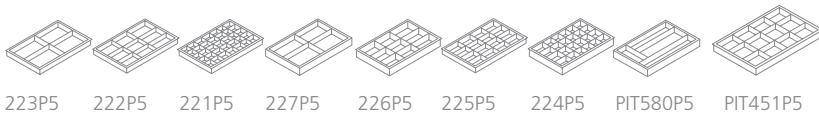

* Number of drawers

H298BNL

H296NL

H2910NL

29 series - 279mm (11") wide, 380mm (15") deep			Price Group 29
code	description	drawer height mm	height mm
H298BNL	MultiDrawer™ (2+3+3)*	25 (1"), 51 (2"), 102 (4")	590 (23.2")
H296NL	MultiDrawer™ (6)*	87 (3.4")	590 (23.2")
H2910NL	MultiDrawer™ (10)*	51 (2")	590 (23.2")

* Number of drawers

H399NL

H3915NL

39 series - 279mm (11") wide, 380mm (15") deep			Price Group 29
code	description	drawer height mm	height mm
H399NL	MultiDrawer™ (9)*	87 (3.4")	860 (33.8")
H3915NL	MultiDrawer™ (15)*	51 (2")	860 (33.8")

* Number of drawers

112

116

114

118

A3 series - 349mm (13.7") wide, 432mm (17") deep			Price Group 20
code	description	drawer height mm	height mm
112	BA3/6 non-locking (6)*	87 (3.4")	670 (26.5")
116	BA3/10 non-locking (10)*	51 (2")	670 (26.5")
114	BA3/9 non-locking (9)*	87 (3.4")	940 (37")
118	BA3/15 non-locking (15)*	51 (2")	940 (37")

* Number of drawers

* Fitted standard plinth in black

MultiDrawer™ internals

insert trays			Price Group 20
code	description	height	compatible drawers
223P5	A4, 4 compartment tray (pack of 5)	22 (1")	all A4 drawers
222P5	A4, 9 compartment tray (pack of 5)	22 (1")	all A4 drawers
221P5	A4, 35 compartment tray (pack of 5)	22 (1")	all A4 drawers
227P5	A4, 4 compartment tray (pack of 5)	51 (2")	A4 drawers
226P5	A4, 9 compartment tray (pack of 5)	51 (2")	A4 drawers
225P5	A4, 16 compartment tray (pack of 5)	51 (2")	A4 drawers
224P5	A4, 24 compartment tray (pack of 5)	51 (2")	A4 drawers
PIT580P5	A4, pen tray (pack of 5)	51 (2")	A4 drawers
PIT451P5	A3, 12 compartment tray (pack of 5)	83 (3.25")	A3 drawers